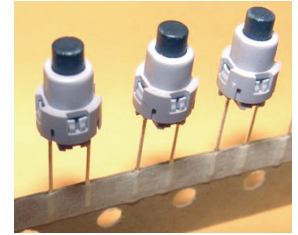

Tactile Switches ϕ 8mm Waterproof Radial Taping Type

■ Features

- Dust-proof, waterproof structure
- Body size is as small as 8mm diameter.
- Supplied in radial taping

■ Application

- Switch for control units of dish washer or laundry machine

■ Dimensions (Unit: mm)

■ Specification

Item	Specification	Unit	Note
Operating Temperature Range	-25~+85	°C	
Storage Temperature Range	-40~+85	°C	
Type of Operation	Tactile Feedback		
Contact Configuration	Push-On Momentary, 1 Pole-1 Throw		
Power Rating	Max. 50mA 12VDC		
Contact Resistance	Max. 100	m Ω	
Insulation Resistance	100M Ω Min. at 100VDC		
Dielectric Withstand Voltage	250 VAC for 1 Minute		
Contact Bounce	Max. 10	ms	
Operation Life	100,000	times	
Operating Force	A: 1.47 \pm 0.49 B: 1.96 \pm 0.49	N	
Return Force	Min. 0.29	N	
Travel	0.25 \pm 0.2/-0.1	mm	
Water Resistance	Immersed 240 hours at 60 \pm 2°C (10 cm) underwater		