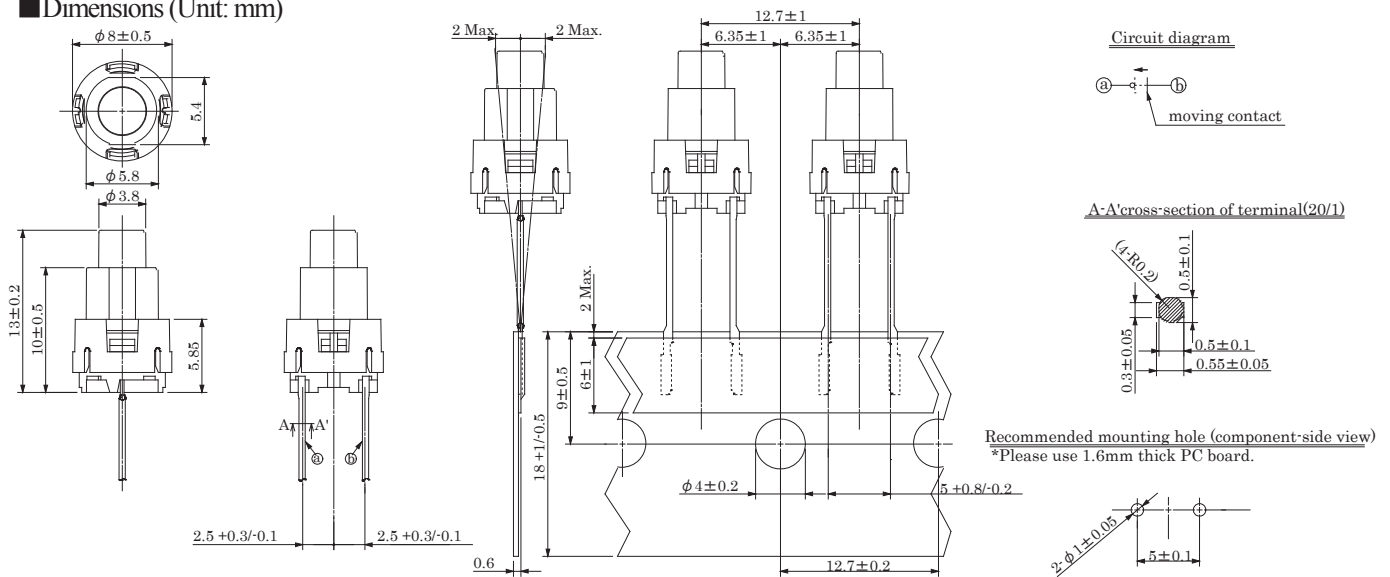

Tactile Switches ϕ 8mm Waterproof Radial Taping Type

■ Features

- Dust-proof, waterproof structure
- Body size is as small as 8mm diameter.
- Supplied in radial taping

■ Application

- Switch for control units of dish washer or laundry machine

■ Dimensions (Unit: mm)

■ Specification

Item	Specification	Unit	Note
Operating Temperature Range	-25~+85	°C	
Storage Temperature Range	-40~+85	°C	
Type of Operation	Tactile Feedback		
Contact Configuration	Push-On Momentary, 1 Pole-1 Throw		
Power Rating	Max. 50mA 12VDC		
Contact Resistance	Max. 100	m Ω	
Insulation Resistance	100M Ω Min. at 100VDC		
Dielectric Withstand Voltage	250 VAC for 1 Minute		
Contact Bounce	Max. 10	ms	
Operation Life	100,000	times	
Operating Force	A: 1.47 \pm 0.49 B: 1.96 \pm 0.49	N	
Return Force	Min. 0.29	N	
Travel	0.25 \pm 0.2/-0.1	mm	
Water Resistance	Immersed 240 hours at 60 \pm 2°C (10 cm) underwater		